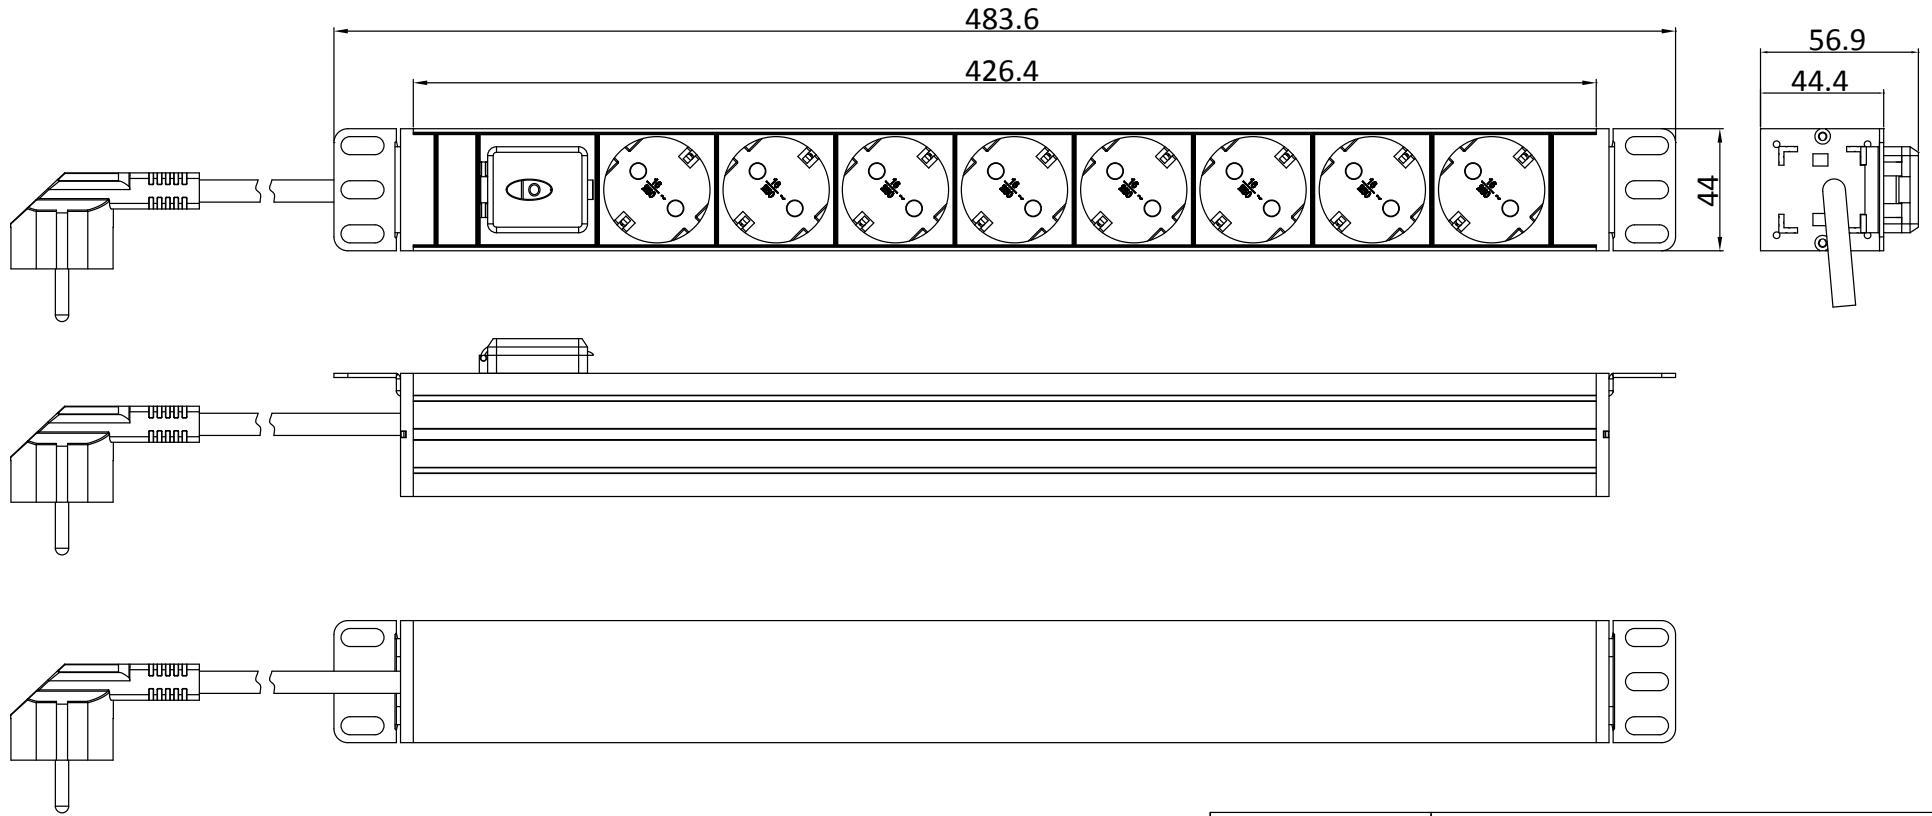

Copyright 2021 -

RoHS Compliant

<b>Basic Series</b> All Plastic In Black	<b>OUTPUT</b> (8) Schuko Socket (16A Rated) (1) Green switch	<b>OPERATING TEMPERATURE</b> 0° to 60°C
<b>INPUT</b> 190-250VAC 16A 50HZ Schuko Plug 2m H05VV-F3G1.5mm <sup>2</sup> Power Lead	<b>BRANCH CIRCUITS</b> (NONE)	<b>MOUNTING ACCESORIES</b> (2) 42 Bracket

Revisions		
Rev	Description	Date

DRAWING TYPE  (NO PERMISSION, NO CHANGING)		<b>PDU8CEE7/3SCOVER</b>	
<b>unit=mm</b>		<b>Housing</b>	Aluminium
TECHNICAL STANDARD 1.IT11; 2.NO RUST 3.NO FLAW ON THE SURFACE			Silver Anodize
<b>FILLET</b>	<b>R0.5</b>	DATE 29-07-2021	
<b>ANGLE</b>	<b>±0.5°</b>		
<b>FIRST ANGLE</b> 			